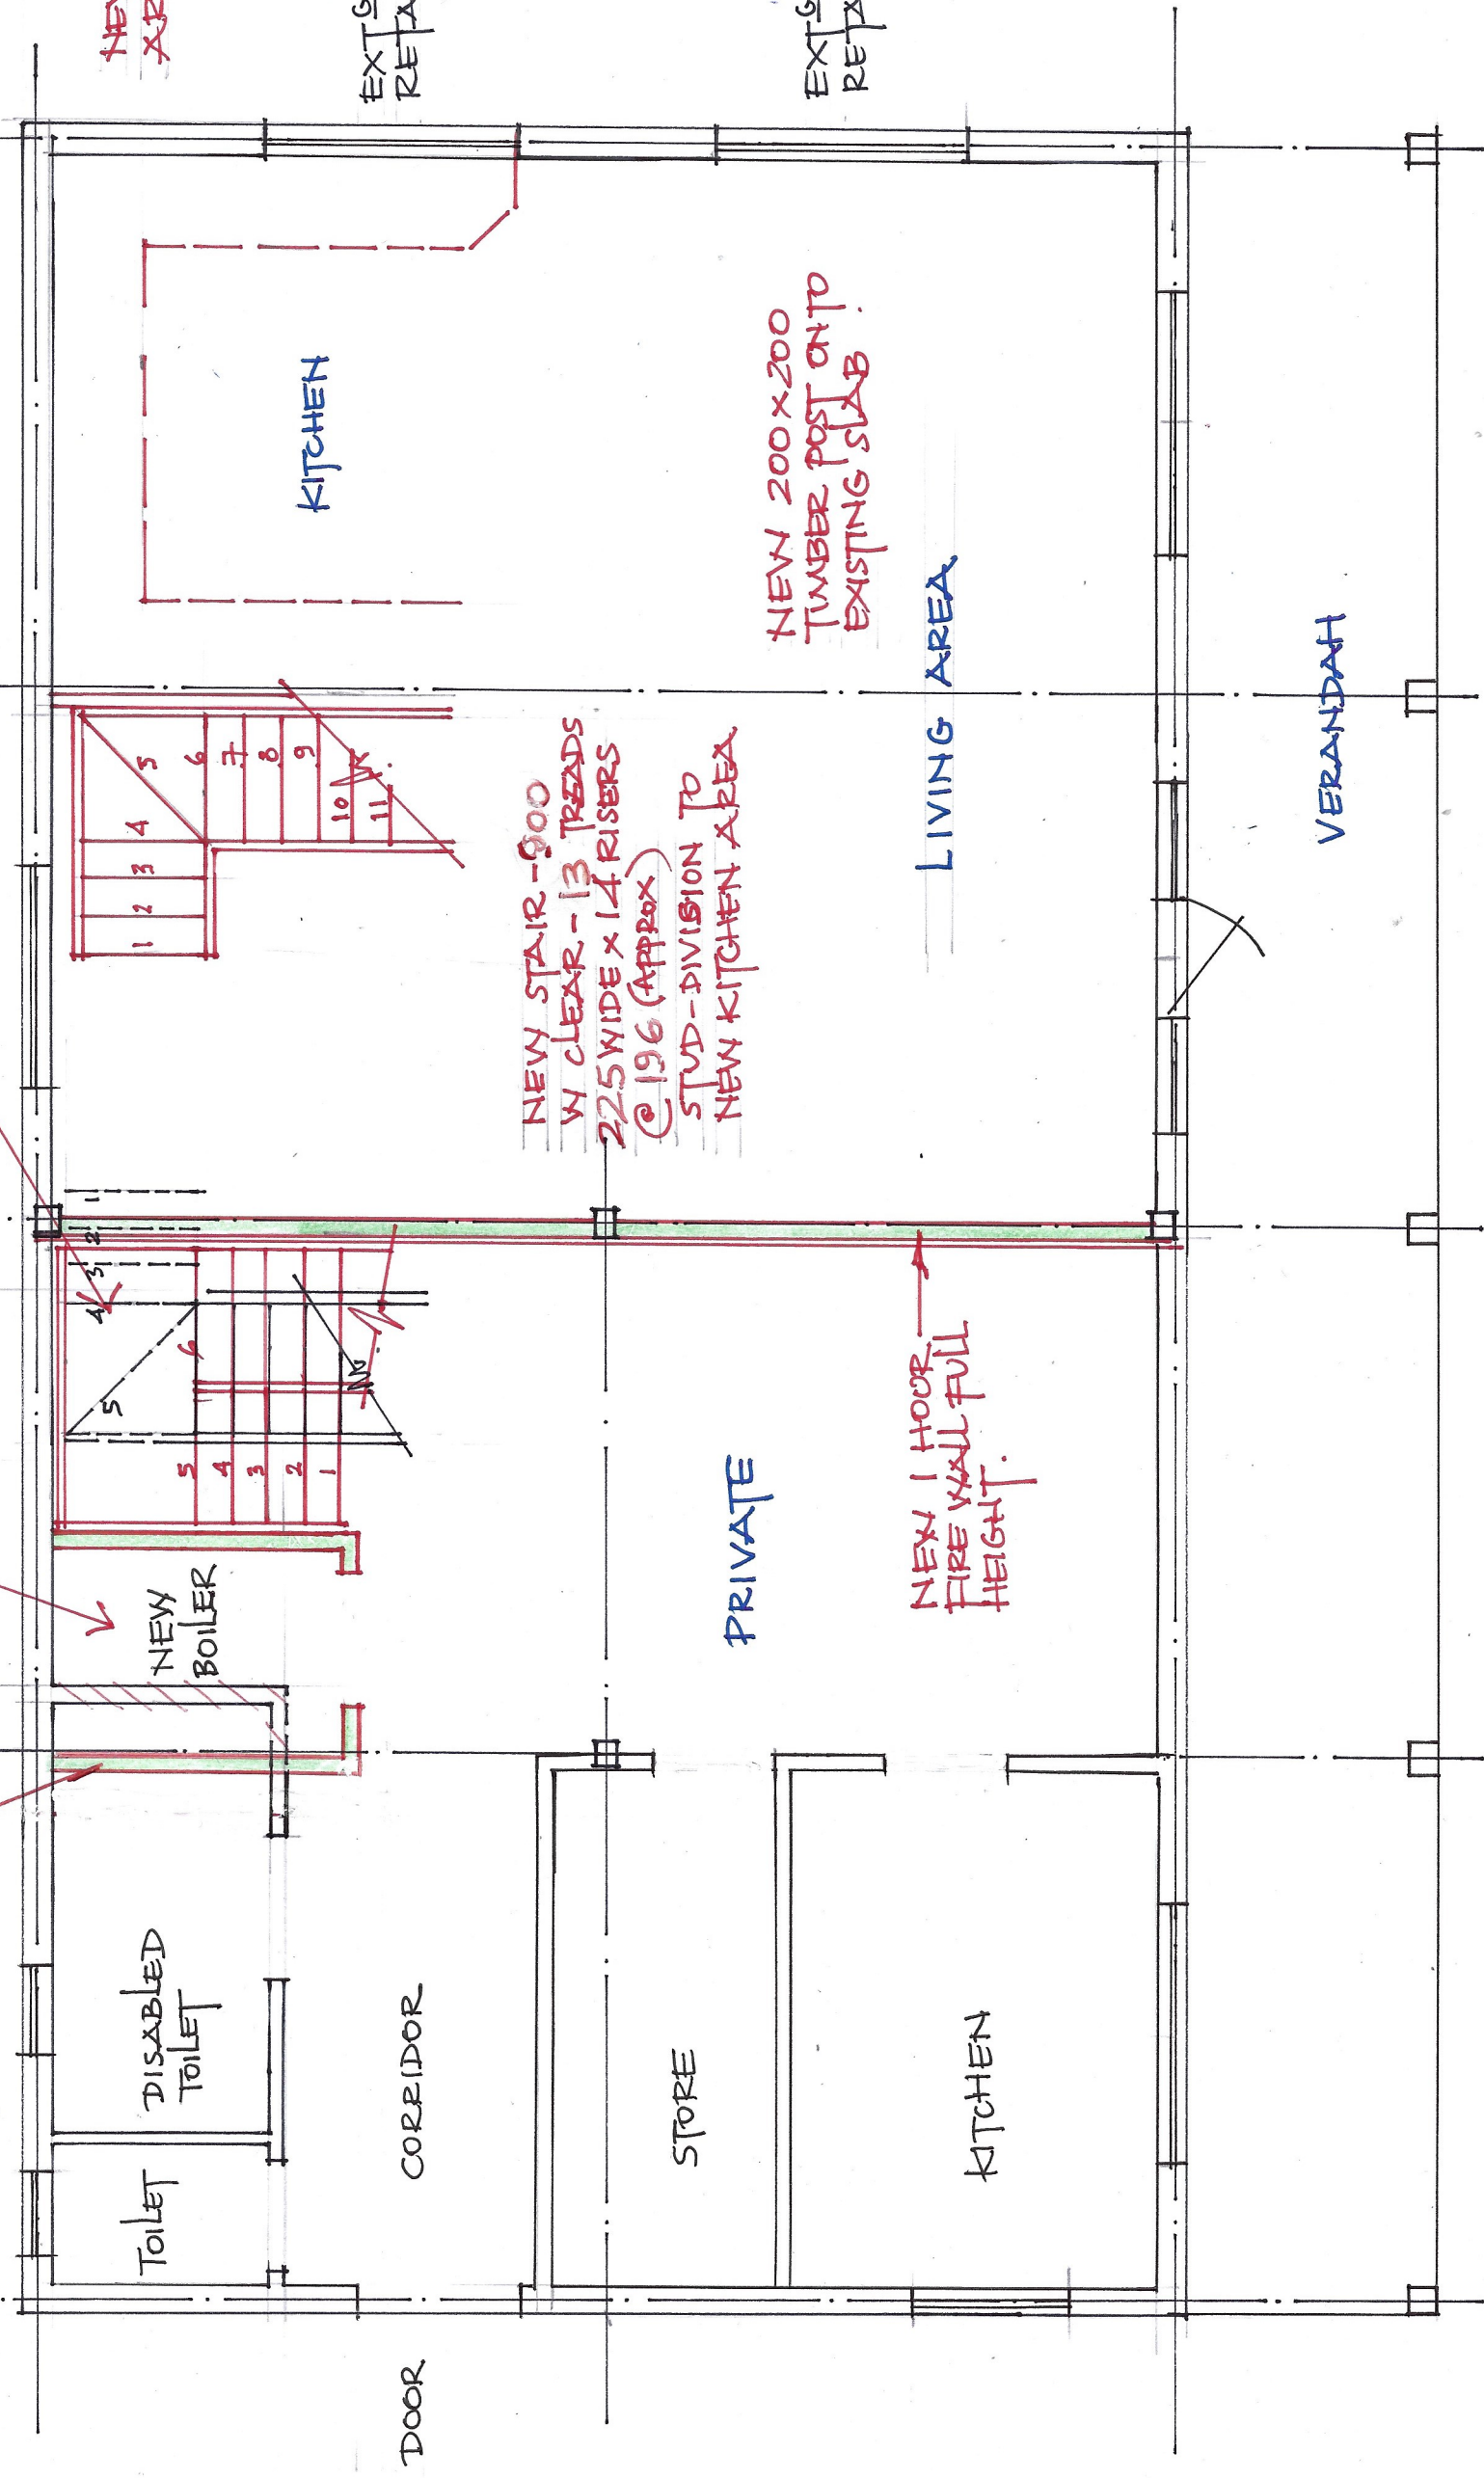

DANDY'S FORD FISHERY
DRG : DFF.PD 02

EXT'S DISABLED TOILET AREA REDUCED - NEW STUDWORK WALL. (REMAINS COMPLIANT)

RE-ORGANISED BOILER ROOM TO SUIT NEW AREA

EXT'S STAIR MOVED ACROSS TIGHT TO DIVISION WALL. HALF LANDING & NEW LOWER FLIGHT BACK INTO CORRIDOR.

EXISTING & PROPOSED GROUND FLOOR
1:50